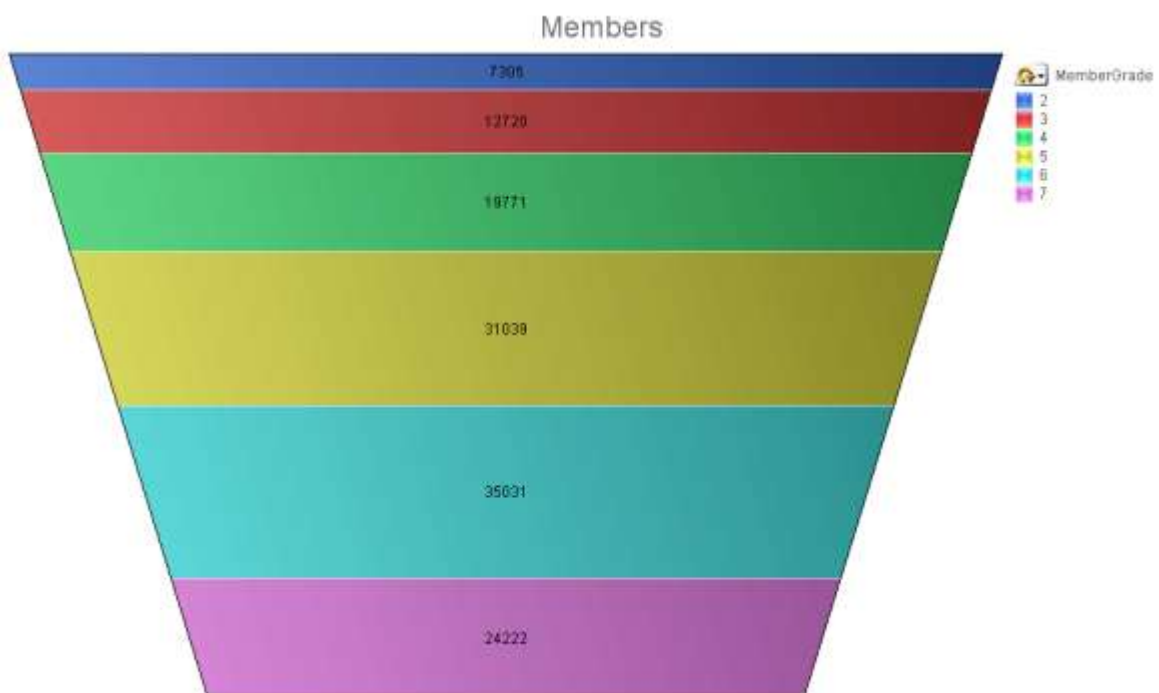

October 2010

Soul Buddyz Clubs

The map below is showing where Soul Buddyz Clubs are located all over South Africa. The dots represent clubs within an area.

Clubs per Province

The graph below is showing the number of clubs per Province

Soul Buddyz Club Members

The graph below is showing the number of SBC members per grade

Club Locations

Number Facilitators Trained