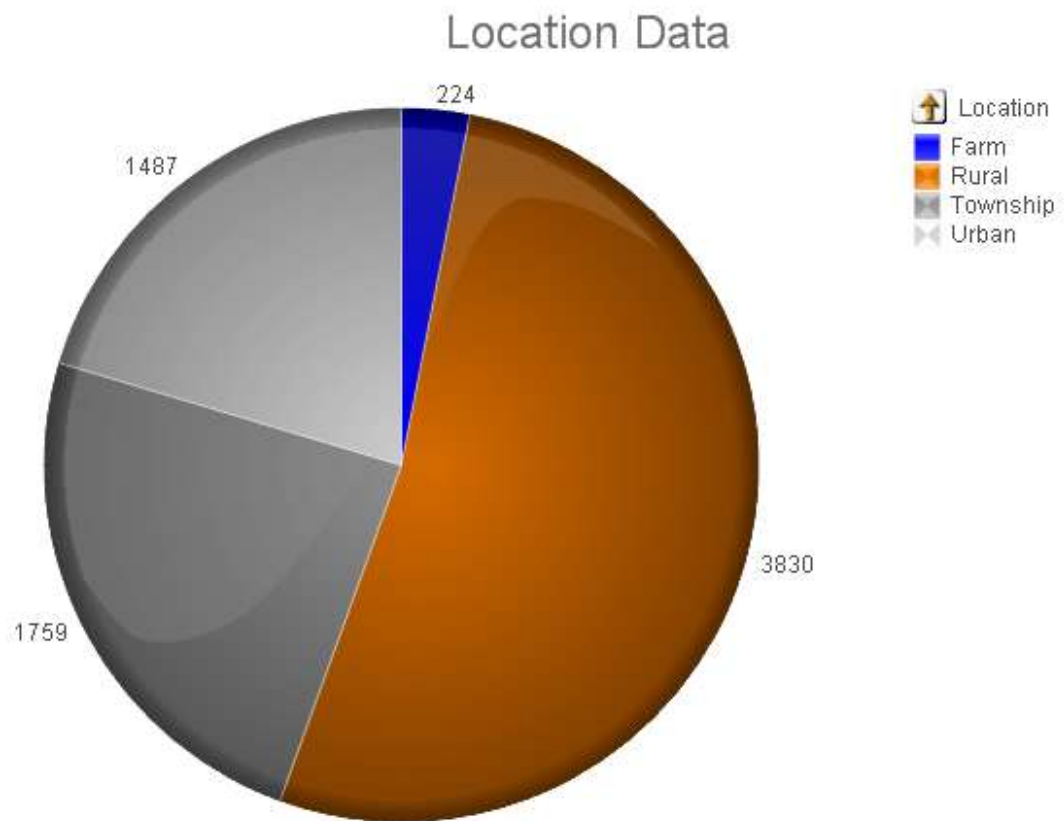

October 2010

Soul Buddyz Clubs

The map below is showing where Soul Buddyz Clubs are located all over South Africa. The dots represent clubs within an area.

Clubs per Province

The graph below is showing the number of clubs per Province

Soul Buddyz Club Members

The graph below is showing the number of SBC members per grade

Club Locations

Number Facilitators Trained