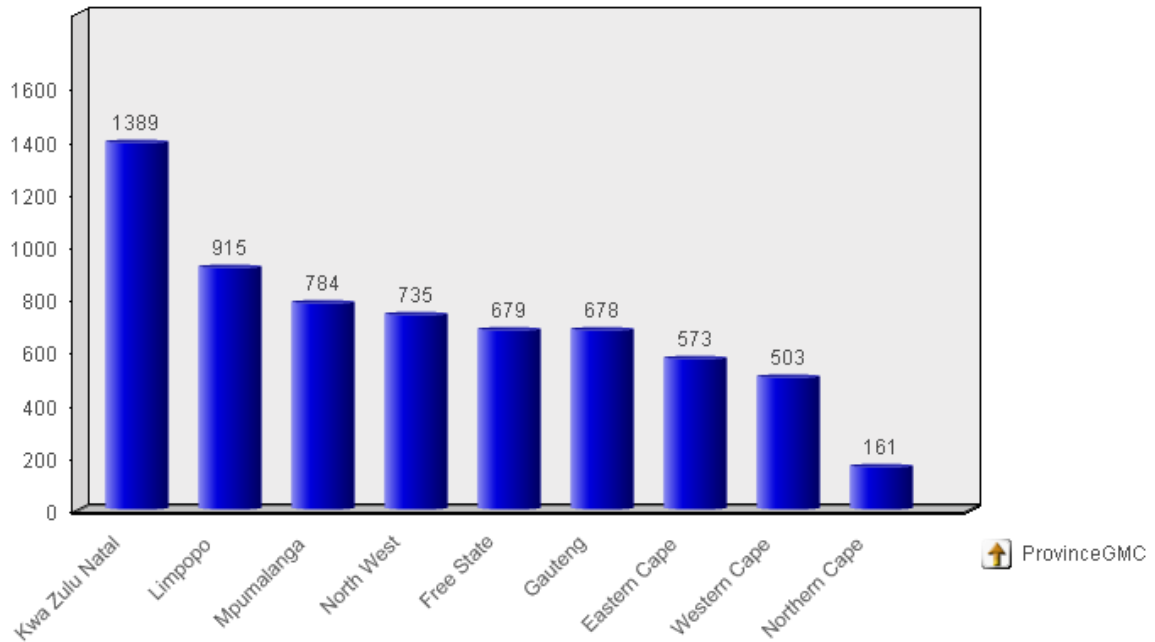

October 2010

Soul Buddyz Clubs

The map below is showing where Soul Buddyz Clubs are located all over South Africa. The dots represent clubs within an area.

Clubs per Province

The graph below is showing the number of clubs per Province

Soul Buddyz Club Members

The graph below is showing the number of SBC members per grade

Club Locations

Number Facilitators Trained