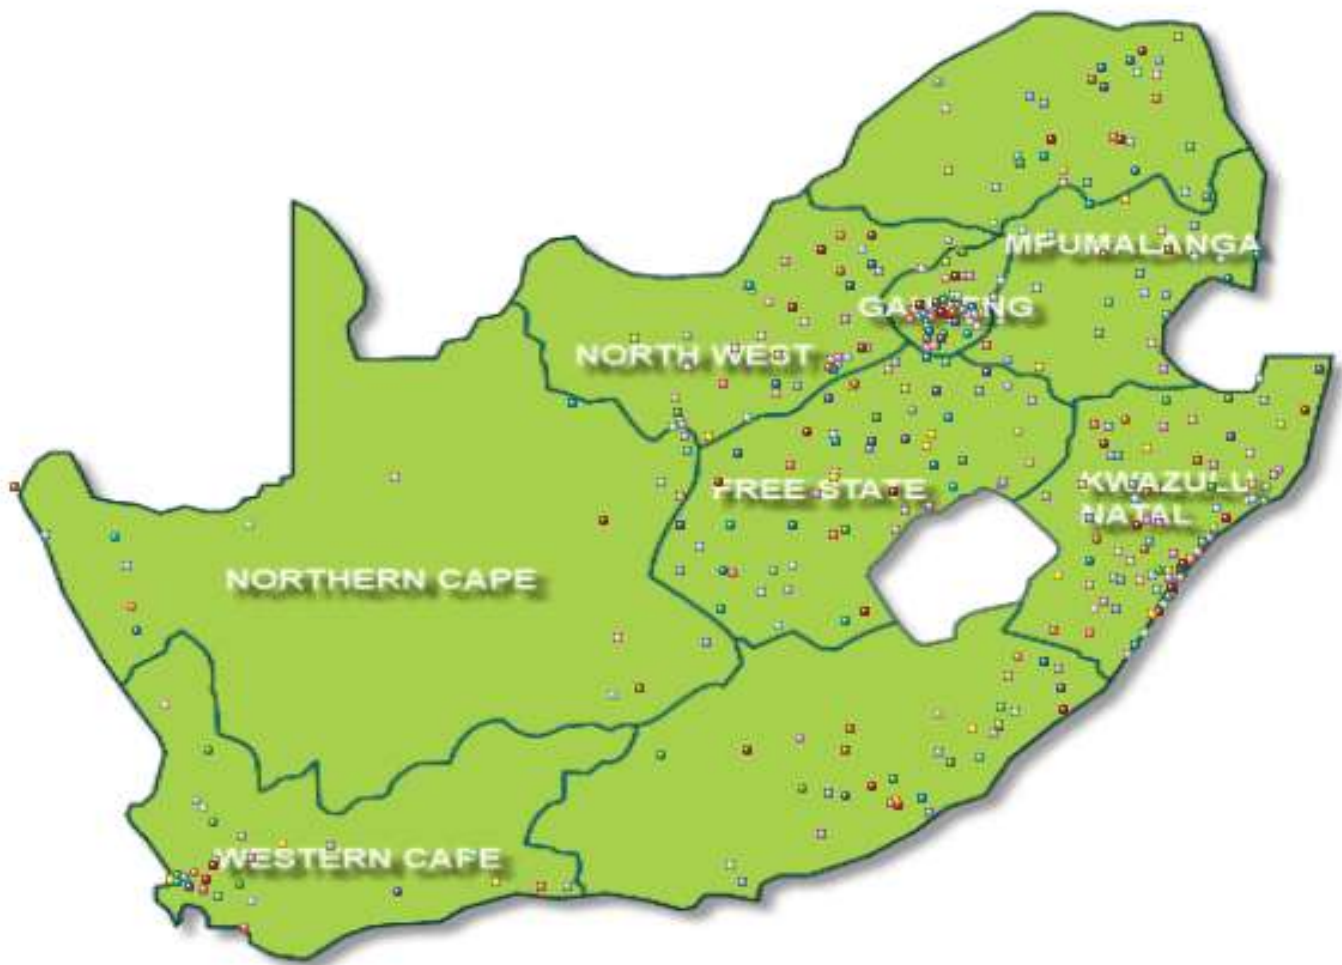

October 2010

Soul Buddyz Clubs

The map below is showing where Soul Buddyz Clubs are located all over South Africa. The dots represent clubs within an area.

Clubs per Province

The graph below is showing the number of clubs per Province

Soul Buddyz Club Members

The graph below is showing the number of SBC members per grade

Club Locations

Number Facilitators Trained